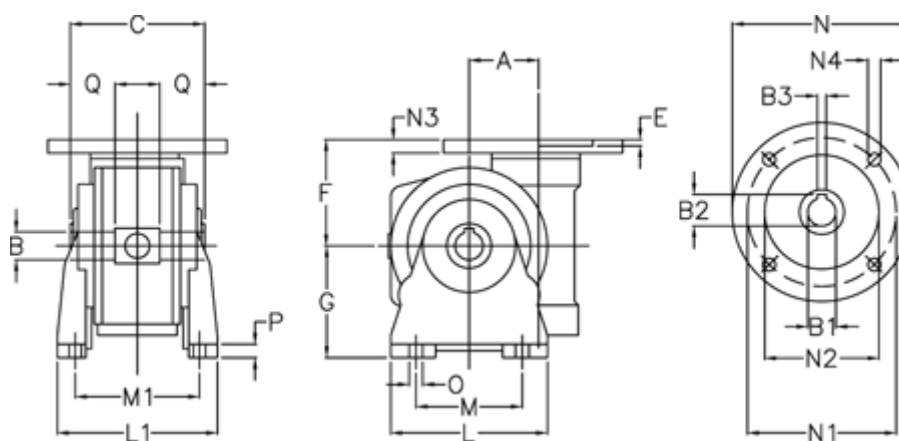

Data Sheet

Article number: 3902210020355

Description: Worm gear
VF 210-V-20-160B5, without lubrication

Measures

A	= 210	G	= 335	N3	= 22
B	= 90 H7	L	= 440	N4	= 18
B1 E7	= 42	L1	= 320	O	= 26
B2	= 45.3	M	= 340	P	= 25
B3 H9	= 12	M1	= 265	Q	= 85
C	= 260	N	= 350		
E	= 8	N1	= 300		
F	= 460	N2	= 250		